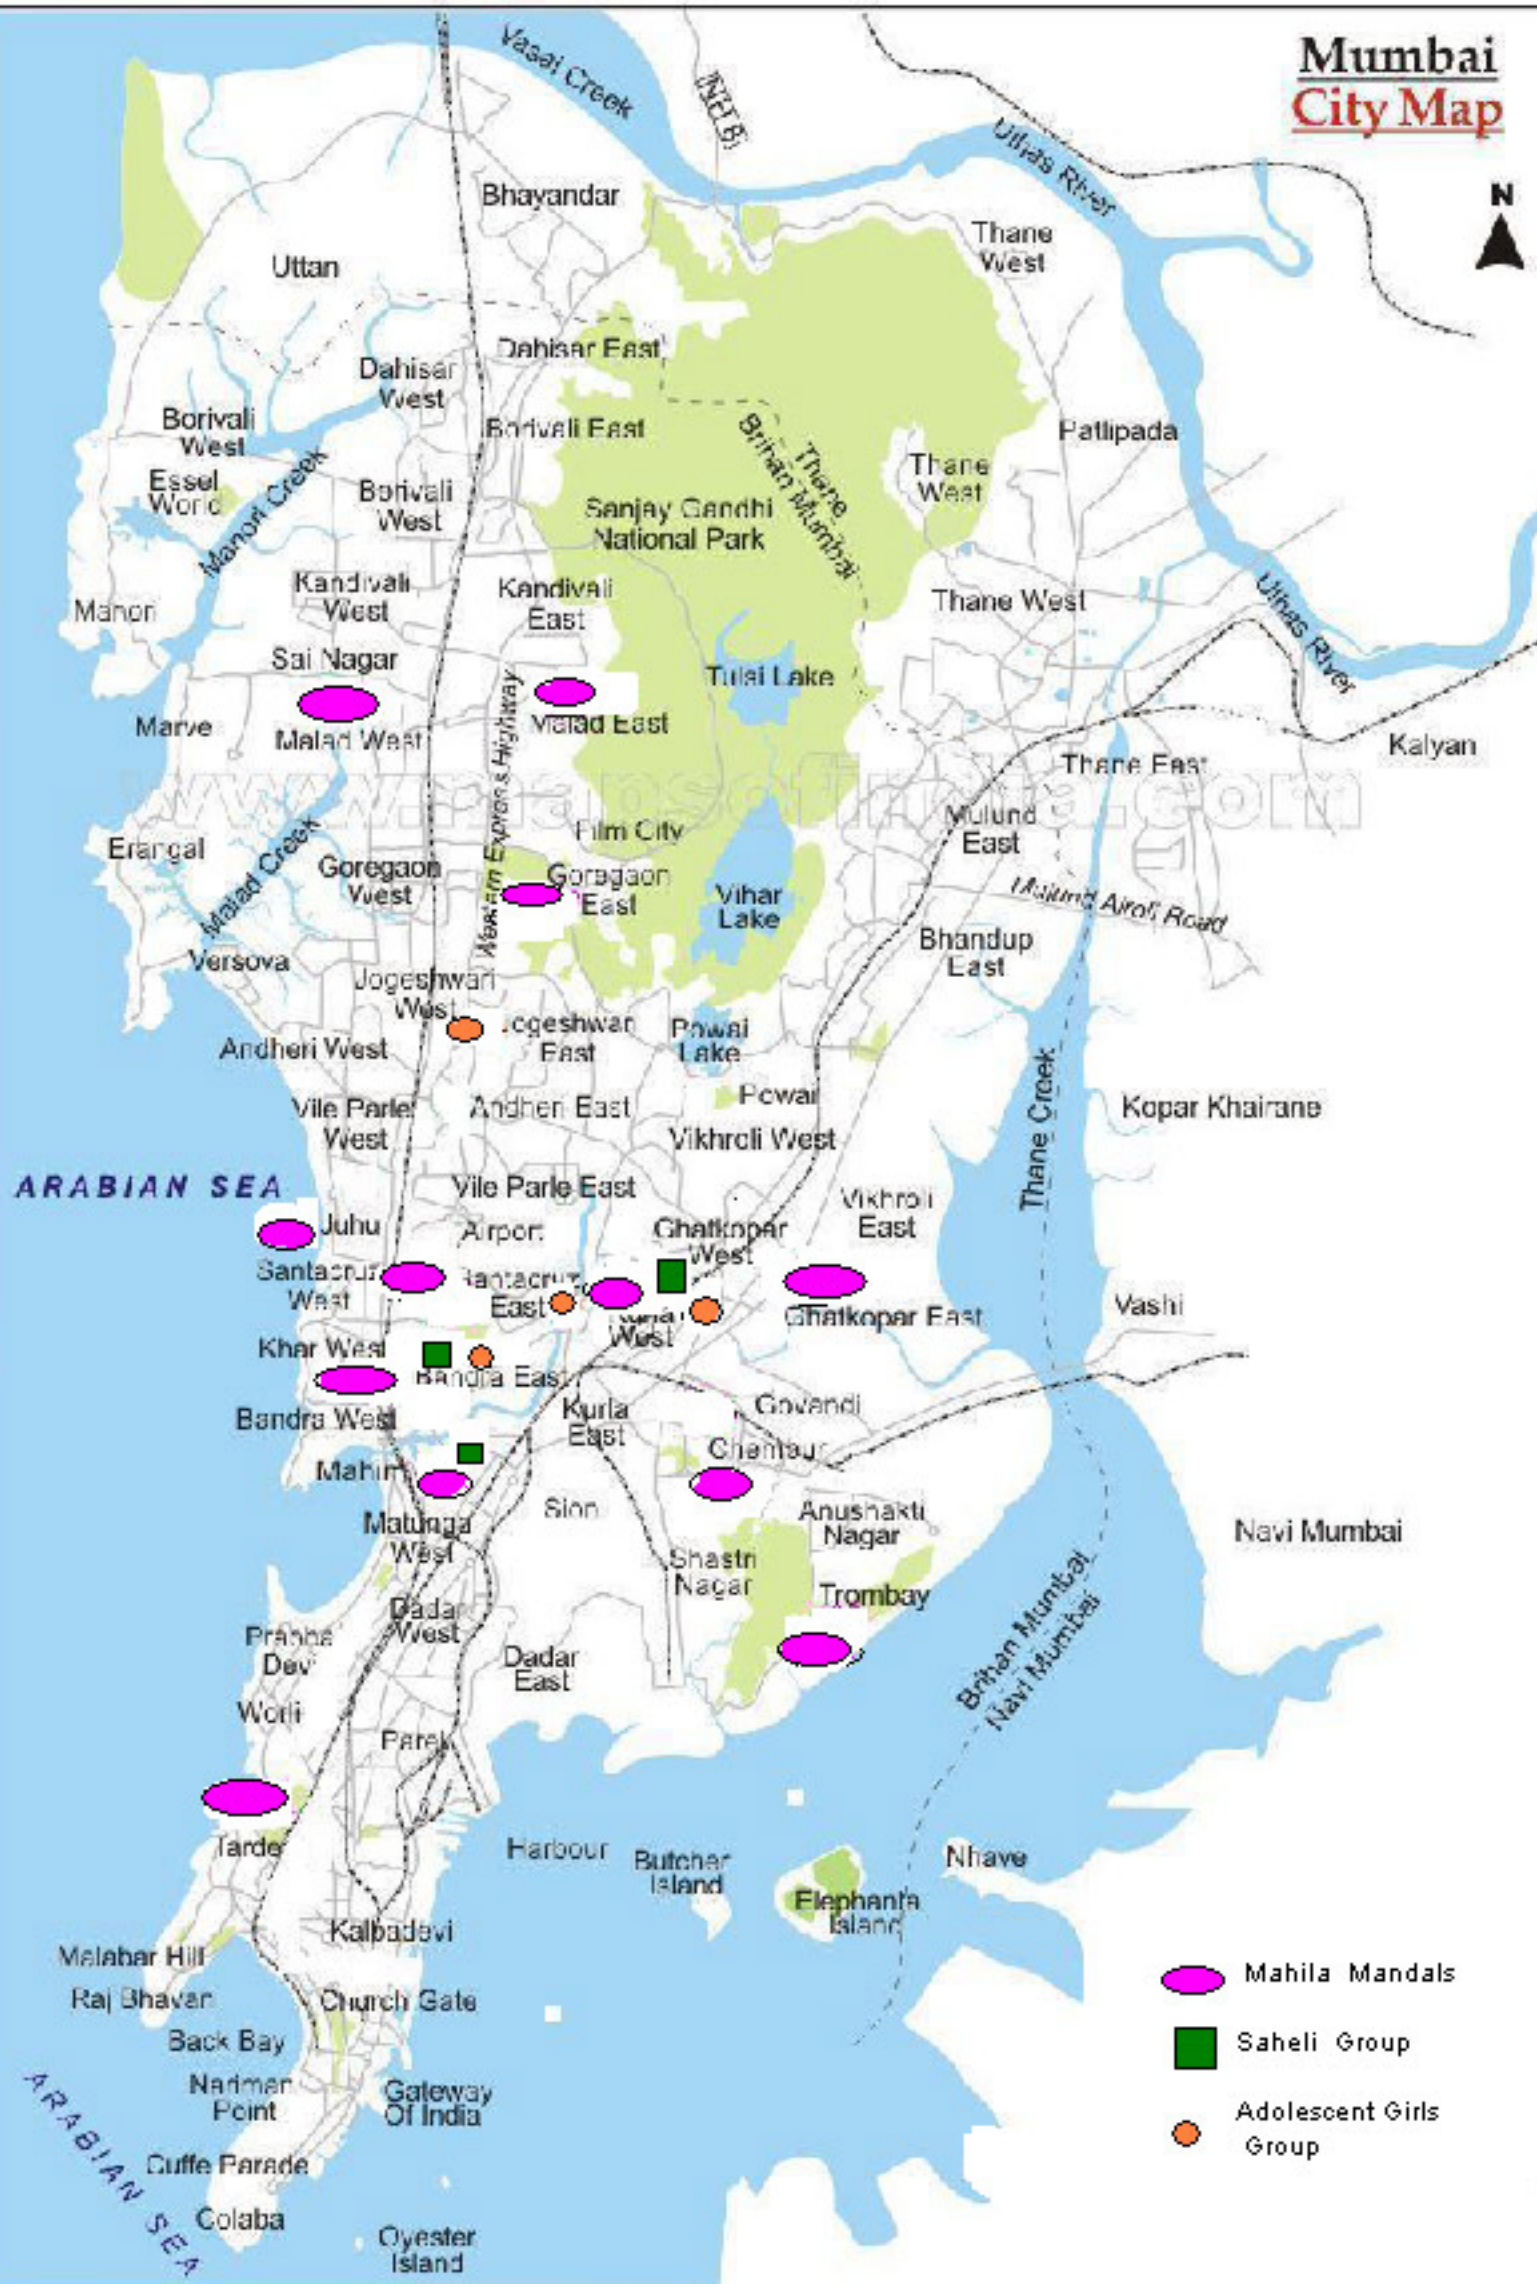

Mumbai City Map

-  Mahila Mandals
-  Saheli Group
-  Adolescent Girls Group